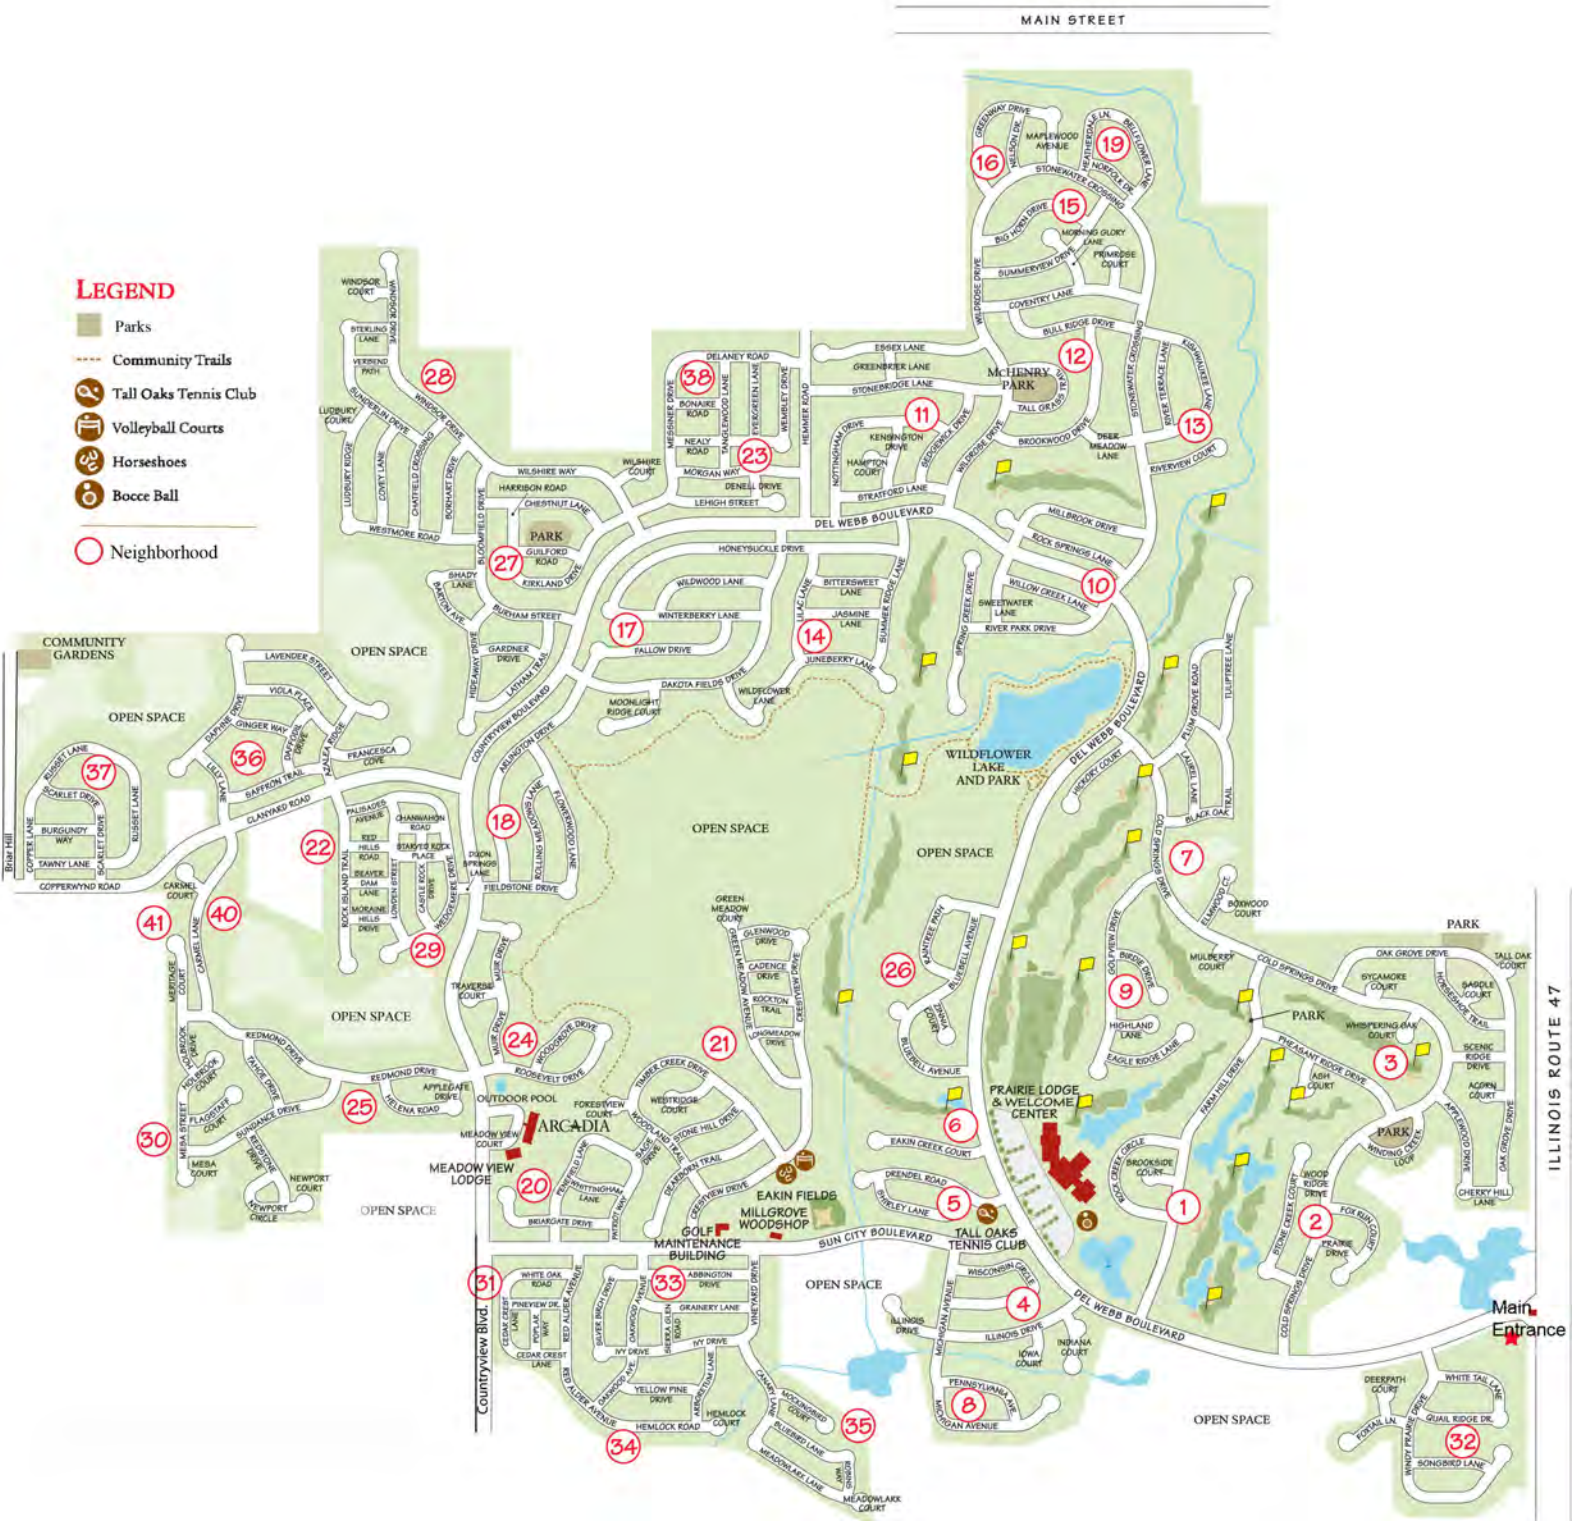

Sun City Huntley

by Del Webb

Live Your Dream

See Reverse Side for Street Index

Street Index

(Neighborhood streets listed in alphabetical order, followed by the neighborhood number)

Abbingdon Drive - 33	Copper Lane - 37	Green Meadow Court - 21	Maplewood Avenue - 16	Raintree Path - 26	Tahoe Drive - 25
Acorn Court - 3	Copperwynd Road - 37	Greenway Drive - 16	Meadowlark Court - 35	Red Alder Avenue - 31, 34	Tall Grass Trail - 12
Applegate Drive - 25	Coventry Lane - 12	Guilford Road - 27	Meadowlark Lane - 35	Red Hills Road - 22	Tall Oak Court - 3
Applewood Drive - 3	Covey Lane - 28	Meadow View Court -		Redmond Drive - 25	Tanglewood Lane - 23, 38
Arlington Drive - 18	Countryview Boulevard -	Arcadia		Redstone Drive - 30	Tawny Lane - 37
Arboretum Lane - 34	31, Arcadia	Hampton Court - 11	Meritage Court - 41	River Park Drive - 10	Timber Creek Drive - 21
Ash Court - 3	Crestview Drive - 21	Harrison Road - 27	Mesa Court - 30	River Terrace Lane - 13	Traverse Court - 24
Azalea Ridge - 36		Heatherdale Lane - 19	Mesa Street - 30	Riverview Court - 13	Tulip Tree Lane - 7
	Daffodil Drive - 36	Helena Road - 25	Messiner Drive - 23, 38	Robins Way - 35	
Barton Avenue - 27	Dakota Fields Drive - 17	Hemlock Court - 34	Michigan Avenue - 4, 8	Rock Creek Circle - 1	Verbend Path - 28
Beaver Dam Lane - 22	Daphne Drive - 36	Hemlock Road - 34	Millbrook Drive - 10	Rock Island Trail - 22	Vineyard Drive - 33
Bellflower Lane - 19	Dearborn Trail - 21	Hemmer Road - 11	Mockingbird Court - 35	Rocksprings Lane - 10	Viola Place - 36
Big Horn Drive - 15	Deer Meadow Lane - 12	Hickory Court - 7	Moonlight Ridge Court - 17	Rockton Trail - 21	
Birdie Drive - 9	Deerpath Court - 32	Hideaway Drive - 27	Moraine Hills Drive - 22	Rolling Meadows Lane - 18	Wedgeman Drive - 29
Bittersweet Lane - 14	DeLaney Road - 23, 38	Highland Lane - 9	Morgan Way - 23	Roosevelt Drive - 24	Wembley Drive - 23
Black Oak Trail - 7	Denell Drive - 23	Holbrook Court - 30	Morning Glory Lane - 15	Russet Lane - 37	Westmore Road - 28
Bloomfield Drive - 27	Dixon Springs Lane - 29	Holbrook Drive - 30	Muir Drive - 24	Saddle Court - 3	Westridge Court - 21
Bluebell Avenue - 26	Drendel Road - 5	Honeysuckle Drive - 14, 17	Mulberry Court - 7	Saffron Trail - 36	Whispering Oak Court - 3
Bluebird Lane - 35		Horseshoe Trail - 3		Sage Drive - 20	White Oak Road - 31
Bonaire Road - 38	Eagle Ridge Lane - 9	Illinois Drive - 4	Nealy Road - 23, 38	Scarlet Drive - 37	White Tail Lane - 32
Borhart Drive - 28	Eakin Creek Court - 6	Indiana Court - 4	Nelson Drive - 16	Scenic Ridge Drive - 3	Whittingham Lane - 20
Boxwood Court - 7	Elmwood Court - 7	Iowa Court - 4	Newport Circle - 30	Sedgewick Drive - 11	Wildflower Lane - 14, 17
Briargate Drive - 20	Essex Lane - 11	Ivy Drive - 33	Newport Court - 30	Shady Lane - 27	Wildrose Drive - 11, 12
Briar Hill Road - 37	Evergreen Lane - 23	Jasmine Lane - 14	Norfolk Drive - 19	Shirley Lane - 5	Wildwood Lane - 17
Brookside Court - 1		Juneberry Lane - 14	Nottingham Drive - 11	Sierra Glen Road - 33	Willow Creek Lane - 10
Brookwood Drive - 12	Flagstaff Court - 30	Juneberry Lane - 14	Oak Grove Drive - 3	Silver Birch Drive - 33	Wilshire Court - 27
Bull Ridge Drive - 12	Fallow Drive - 17	Kensington Drive - 11	Oakwood Avenue - 33, 34	Songbird Lane - 32	Wilshire Way - 27, 28
Burgundy Way - 37	Farm Hill Drive - 1	Kirkland Drive - 27	Palisades Avenue - 22	Spring Creek Drive - 10	Winding Creek Loop - 2
Burham Street - 27	Fieldstone Drive - 18	Kishwaukee Lane - 13	Patriot Way - 20	Starved Rock Place - 29	Windsor Court - 28
	Flowerwood Lane - 18	Latham Trail - 27	Penefield Lane - 20	Sterling Lane - 28	Windy Prairie Drive - 32
	Forestview Court - 21	Laurel Lane - 7	Pennsylvania Avenue - 8	Stonebridge Lane - 11	Winterberry Lane - 17
Cadence Drive - 21	Fox Run Court - 2	Lavender Street - 36	Pheasant Ridge Drive - 3	Stone Hill Drive - 21	Wisconsin Circle - 4
Canary Lane - 33, 35	Foxtail Lane - 32	Lehigh Street - 23	Pineview Drive - 31	Stratford Lane - 11	Woodland Trail - 21
Carmel Court - 40	Francesca Cove - 36	Lilac Lane - 14	Plum Grove Road - 7	Stonewater Crossing - 10,	Woodgrove Drive - 24
Carmel Lane - 40		Lilly Lane - 36	Poplar Way - 31	12, 13, 15, 16, 19	Wood Ridge Drive - 2
Castle Rock Drive - 29	Gardner Drive - 27	Longmeadow Drive - 21	Prairie Drive - 2	Sunderlin Drive - 28	Yellow Pine Drive - 34
Cedar Crest Lane - 31	Ginger Way - 36	Lowden Street - 22, 29	Primrose Court - 15	Summer Ridge Lane - 14	Zinnia Court - 26
Chanawahon Road - 29	Glenwood Drive - 21	Ludbury Court - 28	Quail Ridge Drive - 32	Summerville Drive - 15	
Chartfield Crossing - 28	Golf View Drive - 9	Ludbury Ridge - 28		Sundance Drive - 25, 30	
Cherry Hill Lane - 3	Grainery Lane - 33			Sweetwater Lane - 10	
Chestnut Lane - 27	Greenbriar Lane - 11			Sycamore Court - 3	
Clanyard Road - 22, 36	Green Meadow Avenue - 21				
Cold Springs Drive - 2, 3, 7					